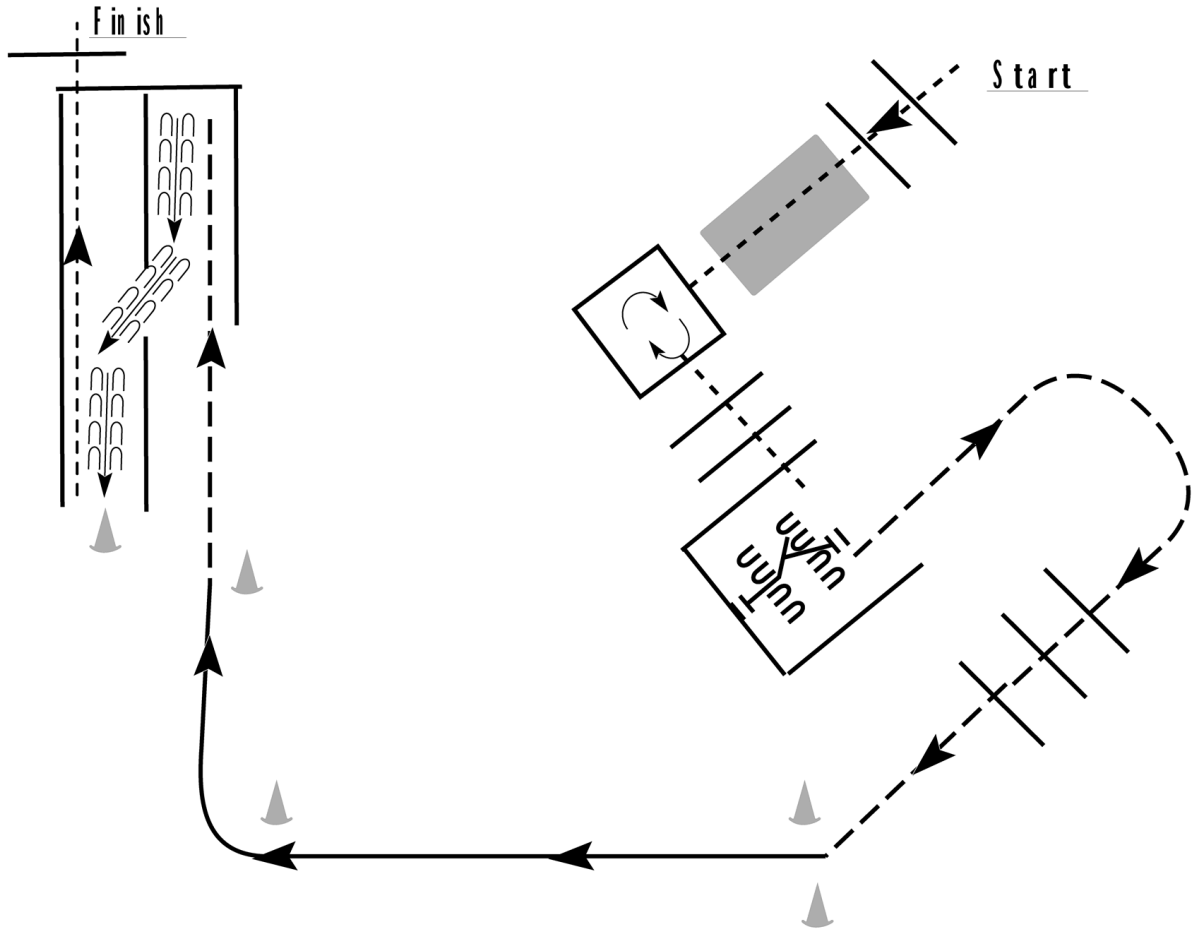

Cotton Country Open Horse Show

Trail (ALL) W/T where it has lope

Show Date: 09-23-2022

www.HorseShowPatterns.com

www.HorseShowPatterns.com

1. Walk over poles, over bridge and into box.
2. Turn 3/4 turn to the right in box and walk out over poles and to gate.
3. Work gate with left hand.
4. Jog out of chute and over poles.
5. When between cones, pick up the right lead.
6. Lope on the right lead around cone.
7. When even with cone, break to a jog and jog into chute.
8. Back the chute then walk out and over final elevated pole.

Walk	-----
Jog	-----
Extended Jog	-----
Lope	-----
Leg Yield	
Lead Change	-----
Back	←←←←
Marker	(B)
Sidepass	←-----→

[T/1-30]

Pattern Provided by:
Cotton Country