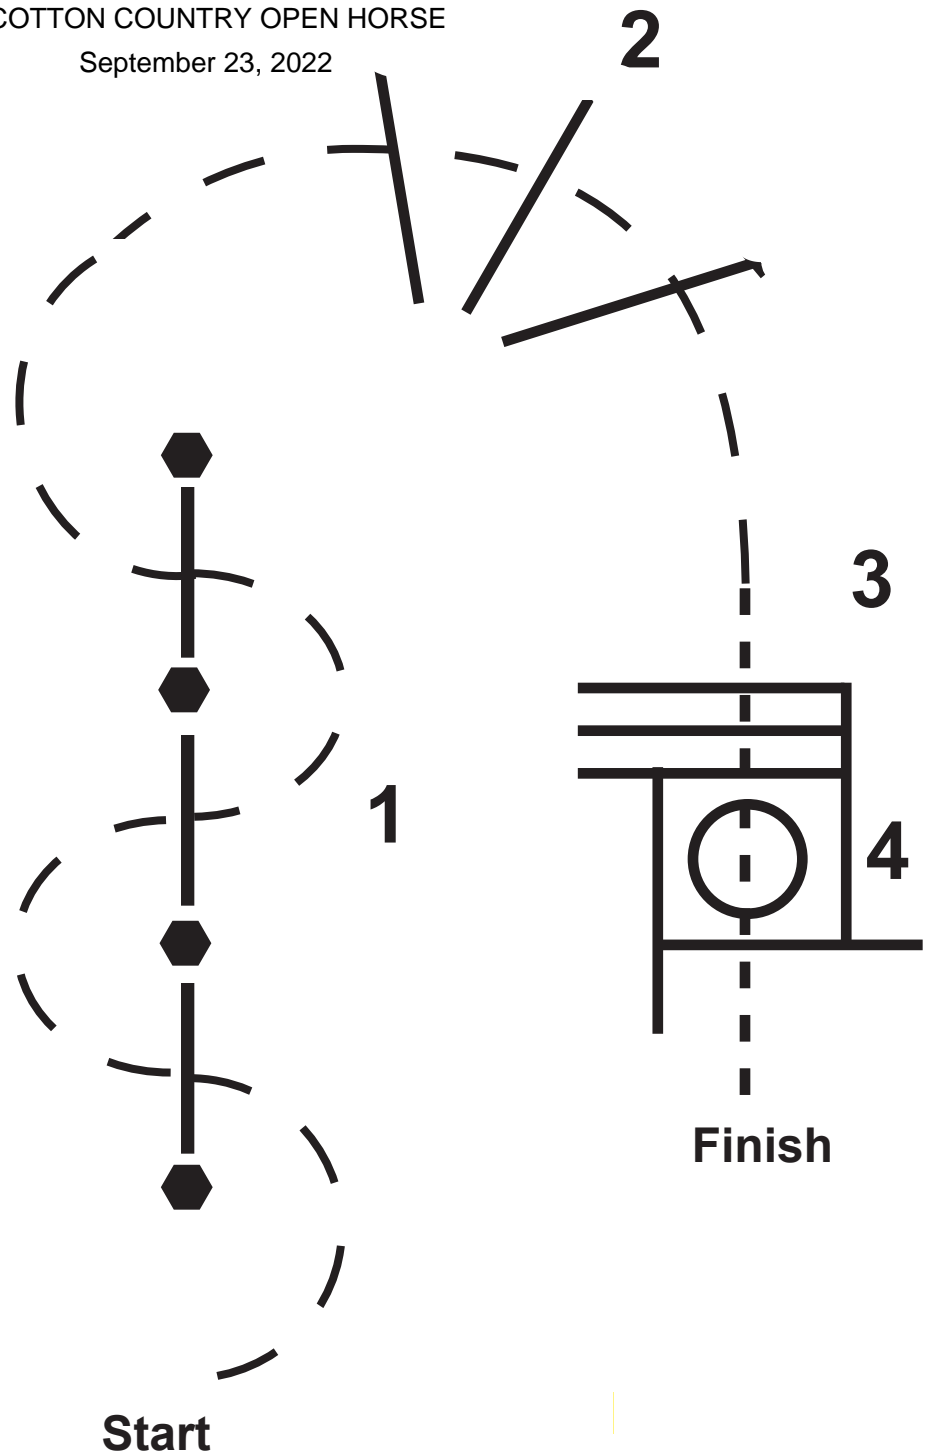

SMALL FRY
COTTON COUNTRY OPEN HORSE
September 23, 2022

Small Fry

1. Trot Weave Around Cones Over Poles
2. Trot Over Poles
3. STOP Walk Over Poles
4. Walk Into Box, Execute a 360 Either Way, Walk Out